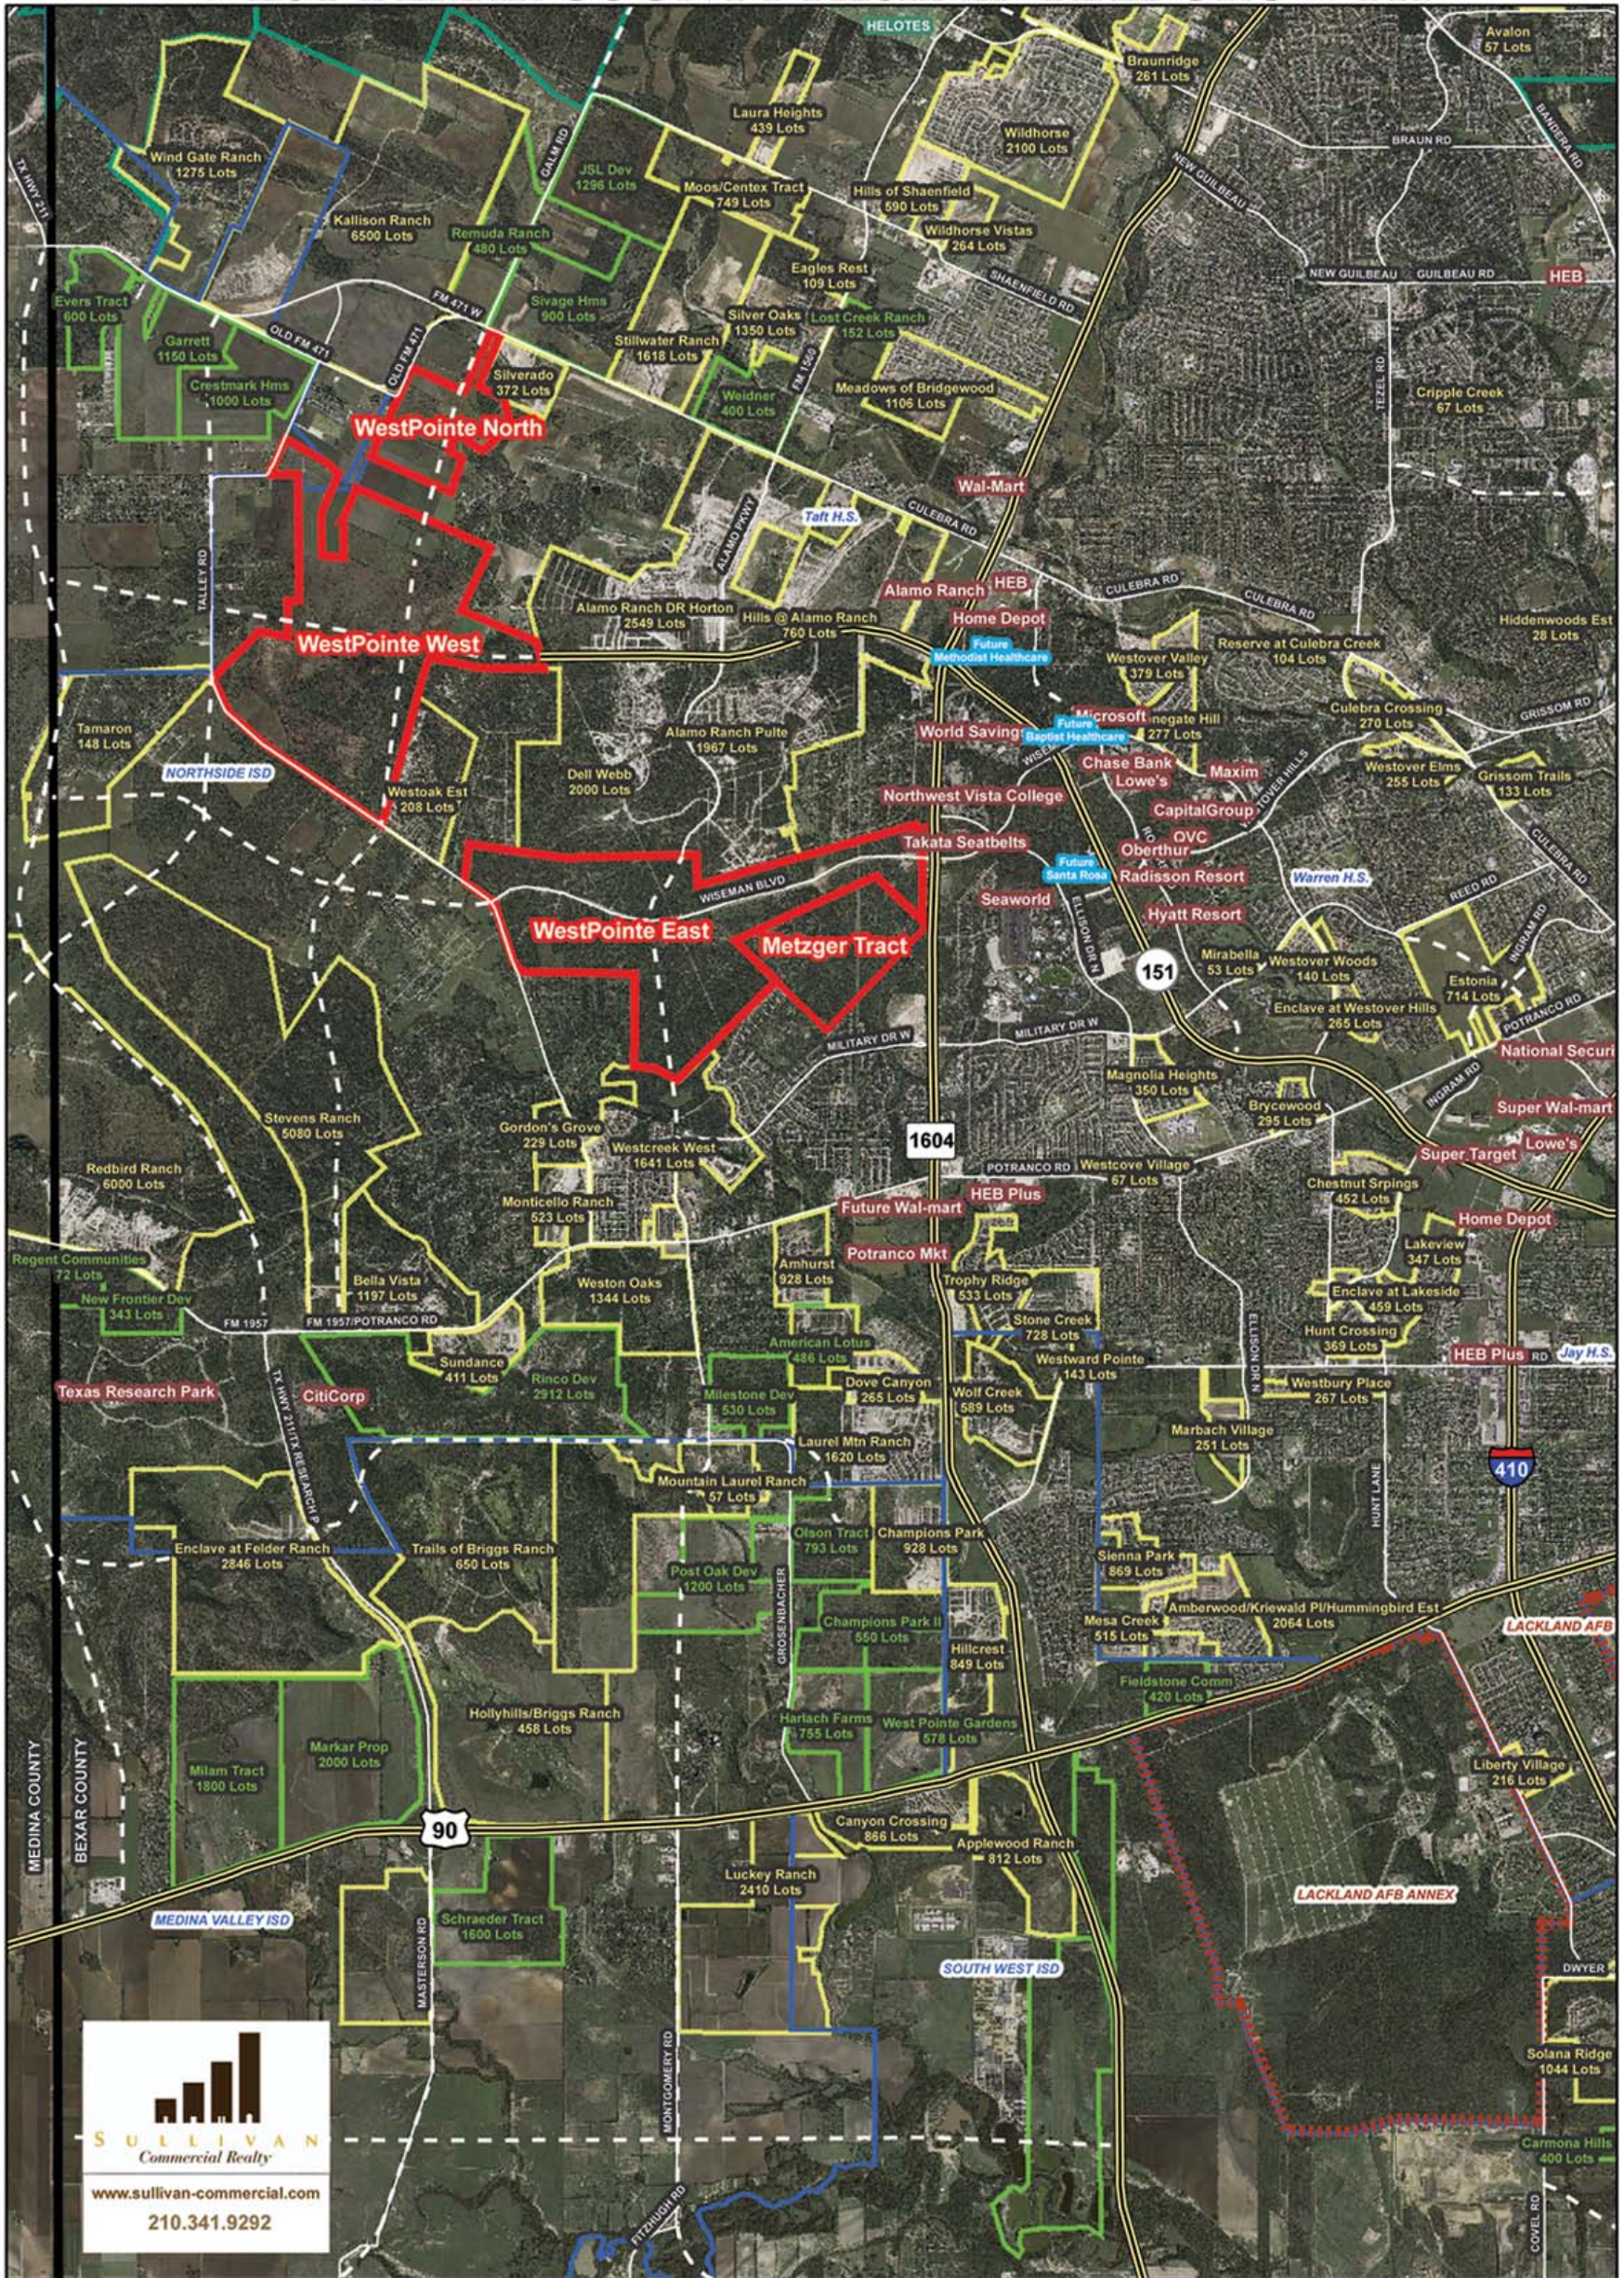

WEST BEXAR COUNTY RESIDENTIAL GROWTH

SULLIVAN
Commercial Realty

www.sullivan-commercial.com
210.341.9292

LEGEND

- WESTPOINTE
- Active Master Development Plans (MDPs)
- Total Lots in Active MDPs (Existing & Future) as of Oct 2006
- Properties in Residential Pre-Planning
- Military Bases
- School District Boundaries
- Proposed Thoroughfares
- Parks & COSA Prop3 Land Reserve
- Incorporated Cities

N
↑
Scale: 1" = 6000'

Map & Data prepared by SA RESEARCH Corporation
210.804.1919 01.2007

The information contained herein was obtained from sources believed reliable as of the date of this map. SA Research Corporation makes no guarantees, warranties, or representations as to the completeness or accuracy thereof.