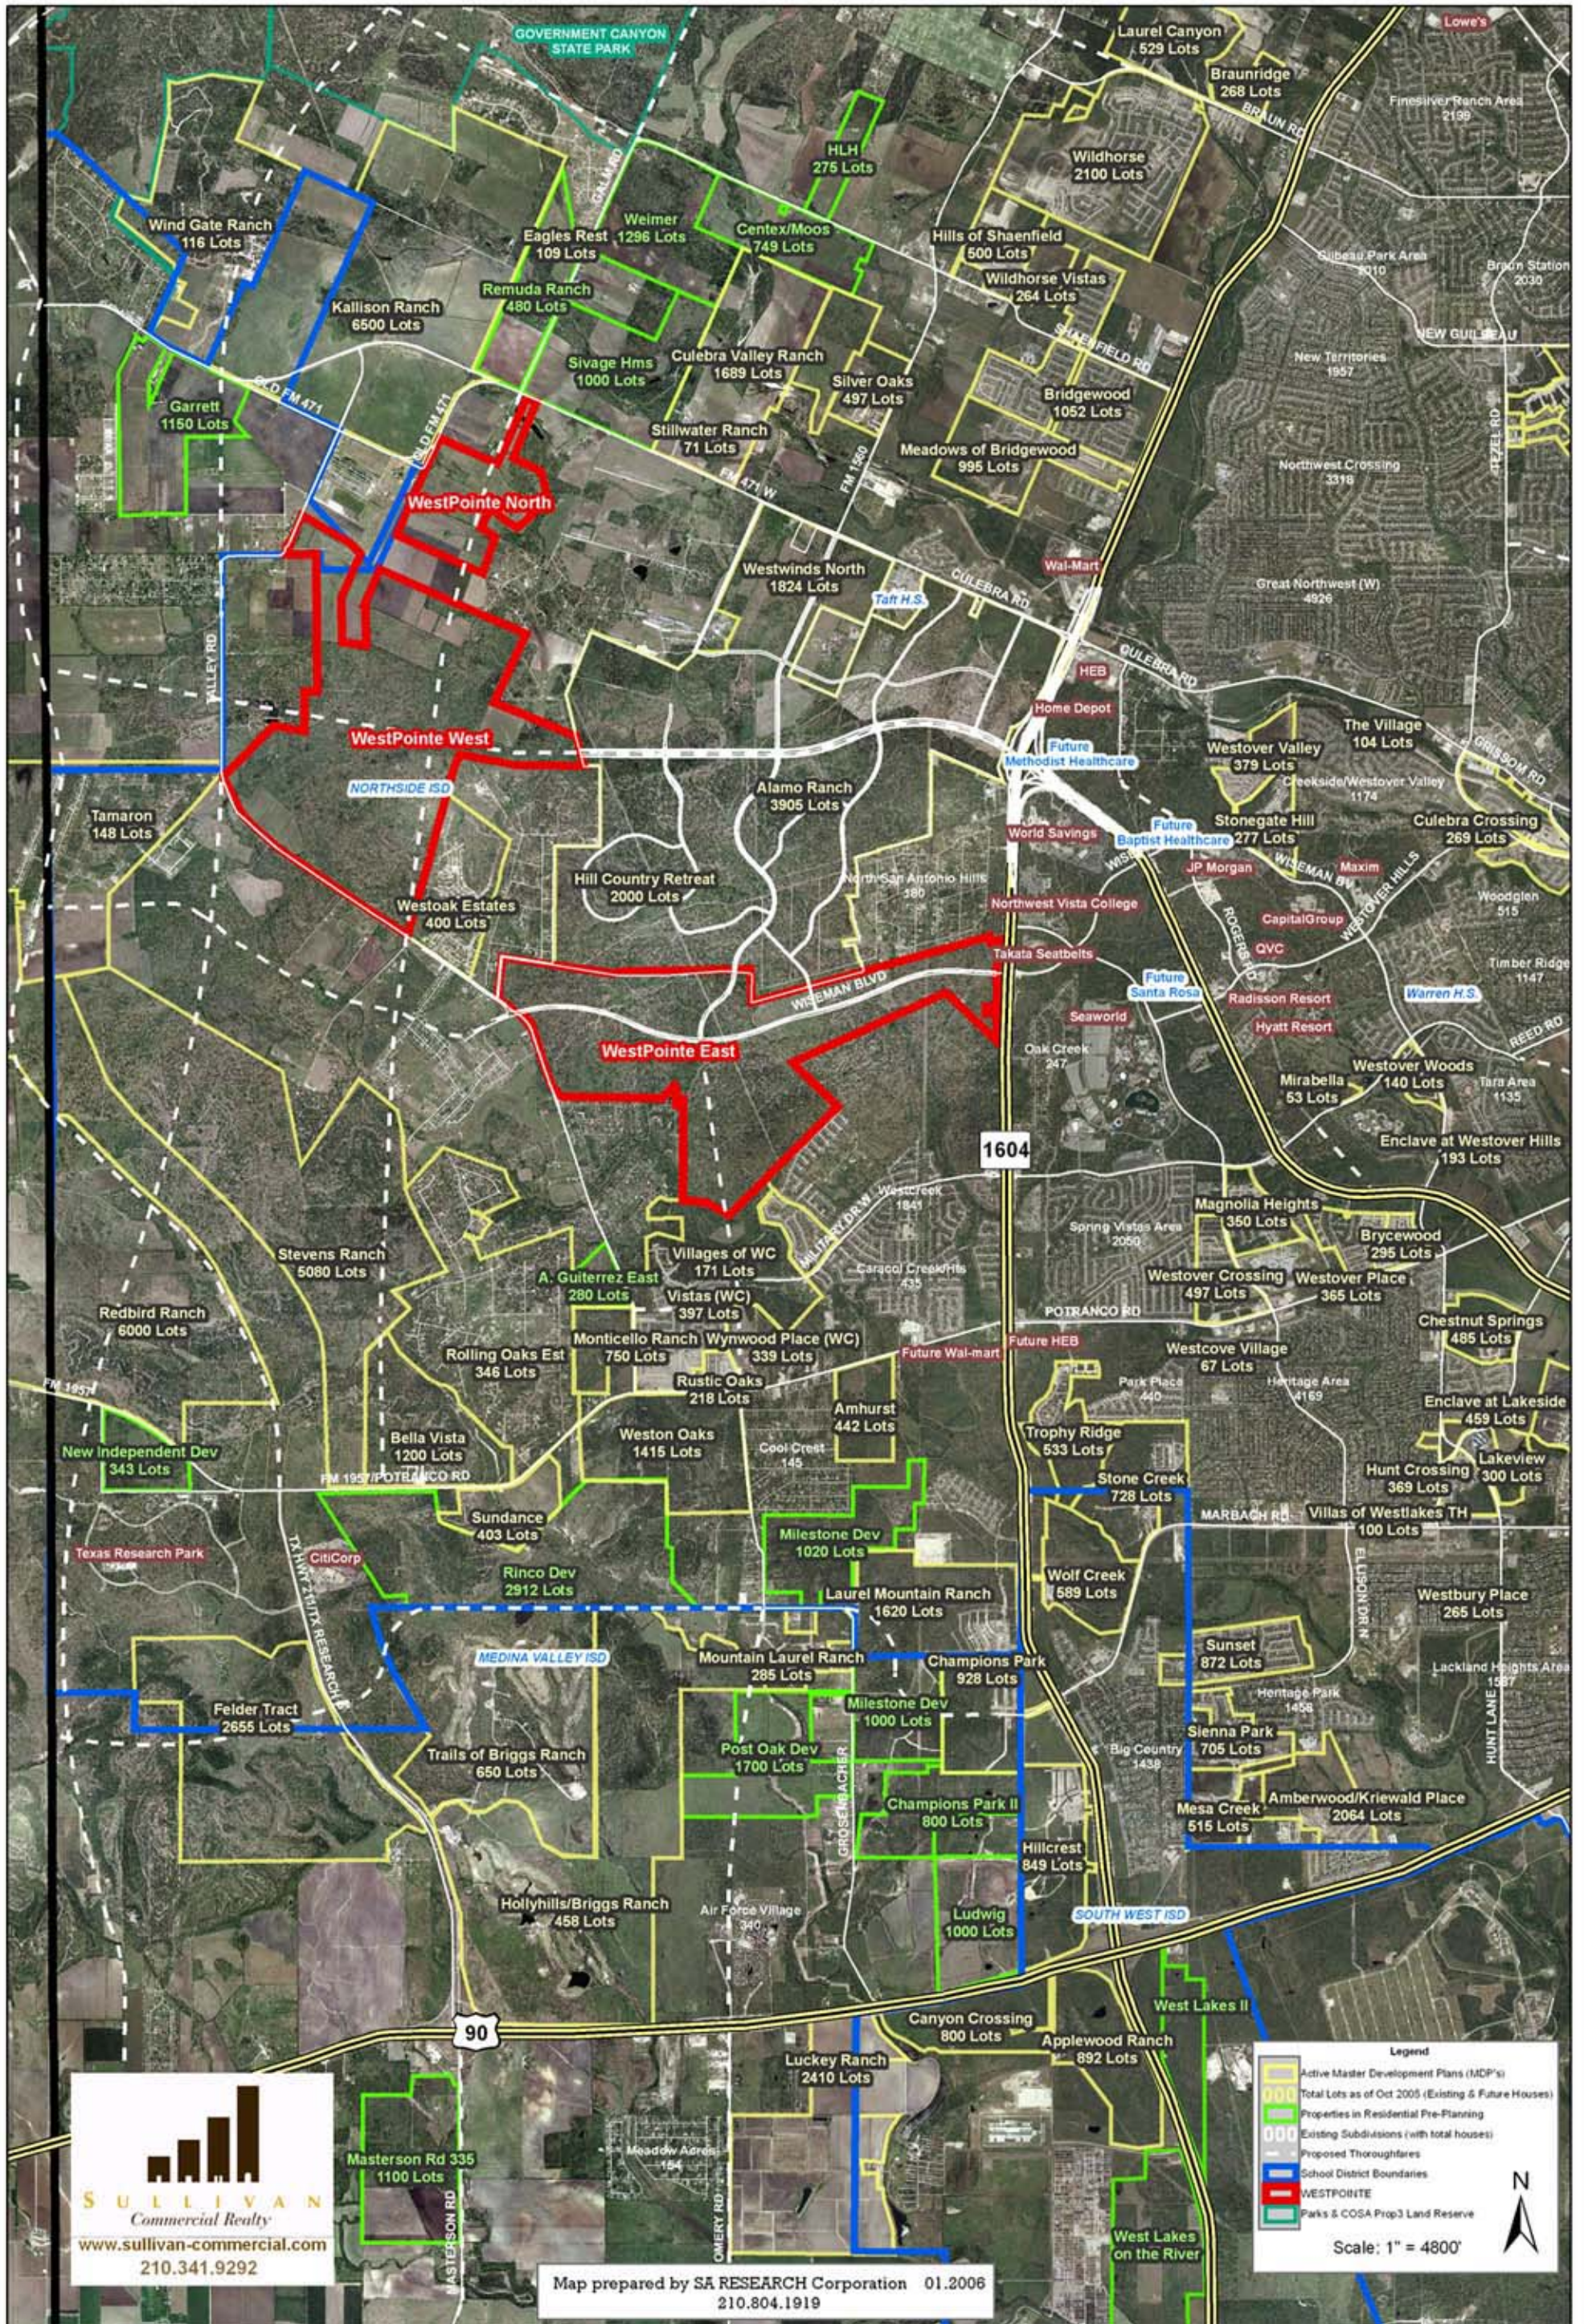

WEST BEXAR COUNTY RESIDENTIAL LOT GROWTH

SULLIVAN
 Commercial Realty
www.sullivan-commercial.com
 210.341.9292