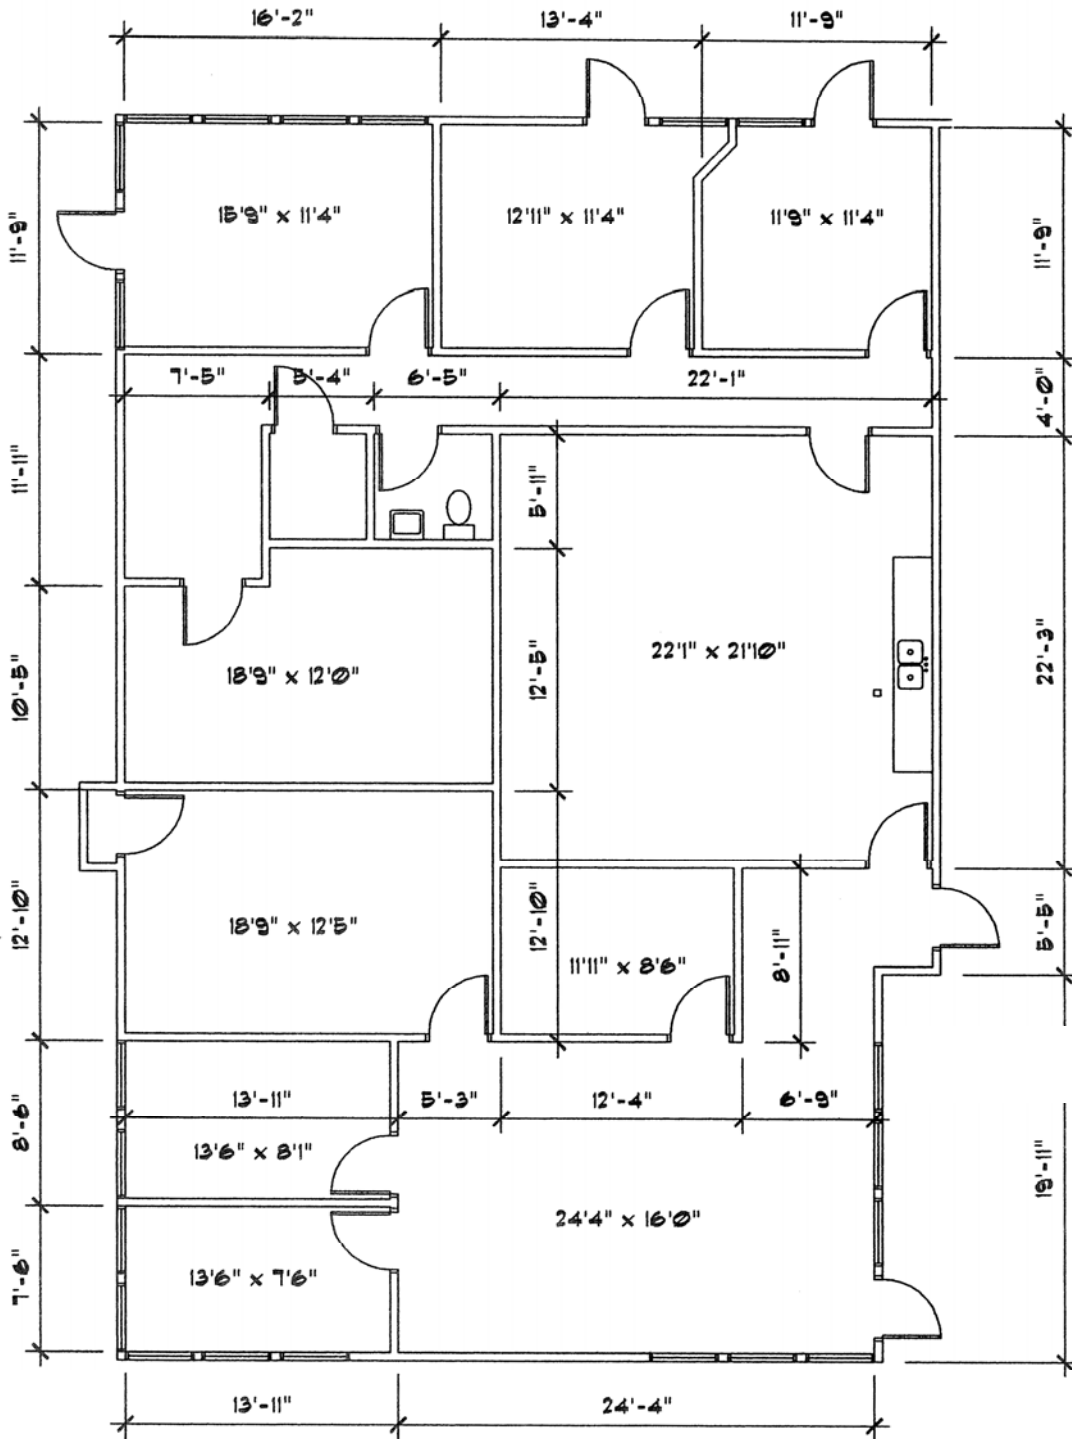

CREEKVIEW GARDEN OFFICES

8600 WURZBACH ROAD, SAN ANTONIO, TX 78240

STE 701

3,200 SF

Site Plan