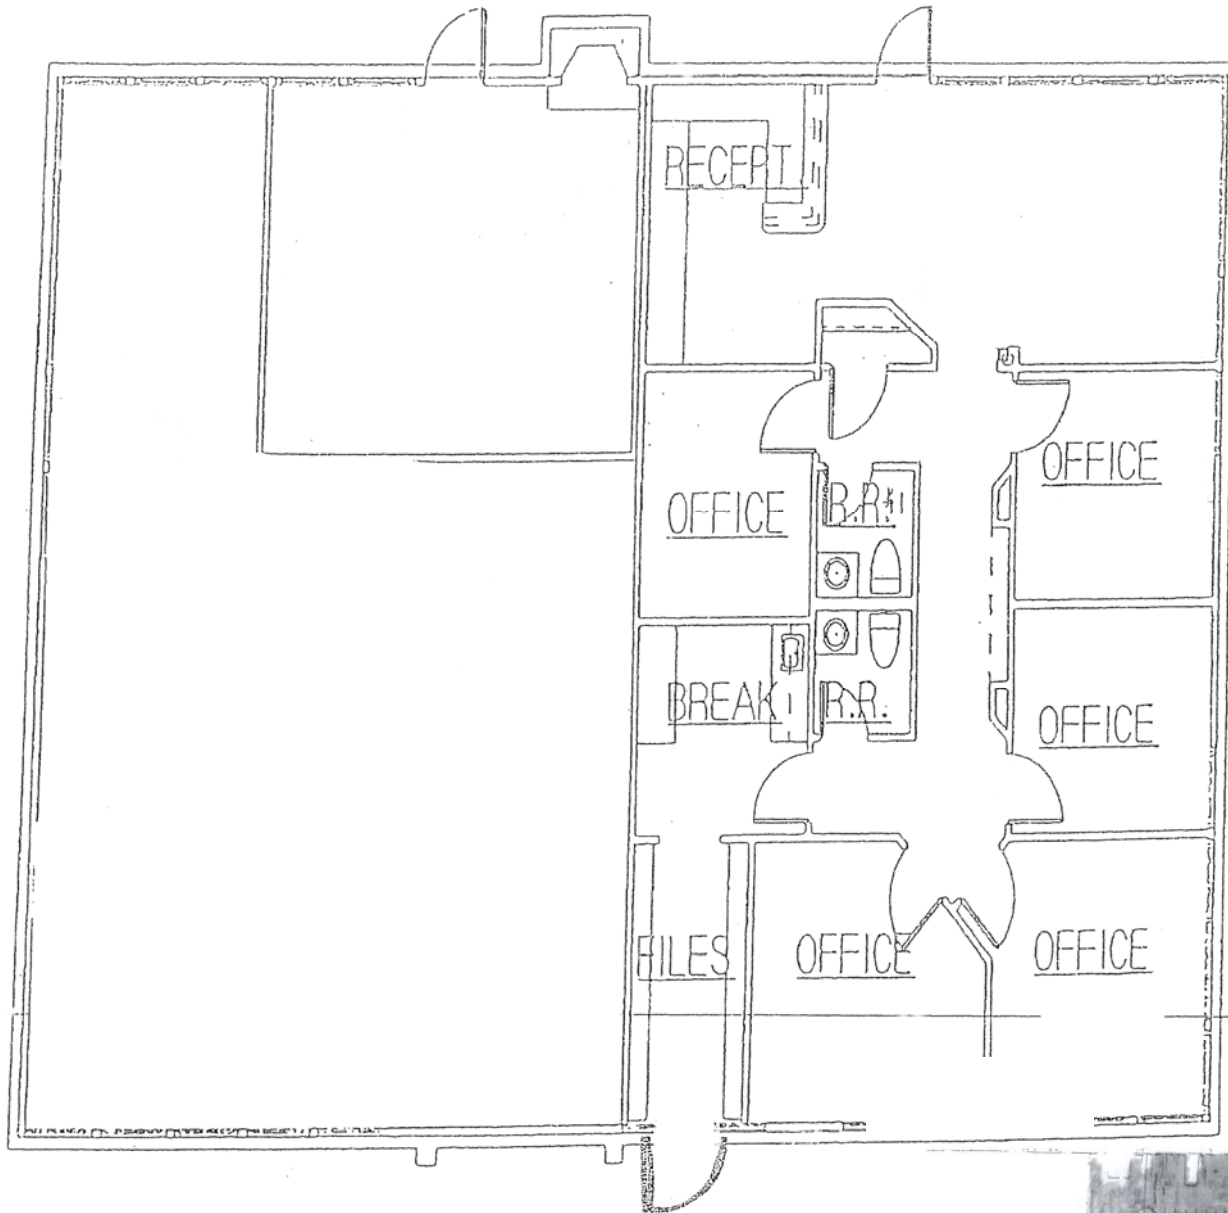

CREEKVIEW GARDEN OFFICES

8600 WURZBACH ROAD, SAN ANTONIO, TX 78240

Site Plan

STE 504

1,395 SF