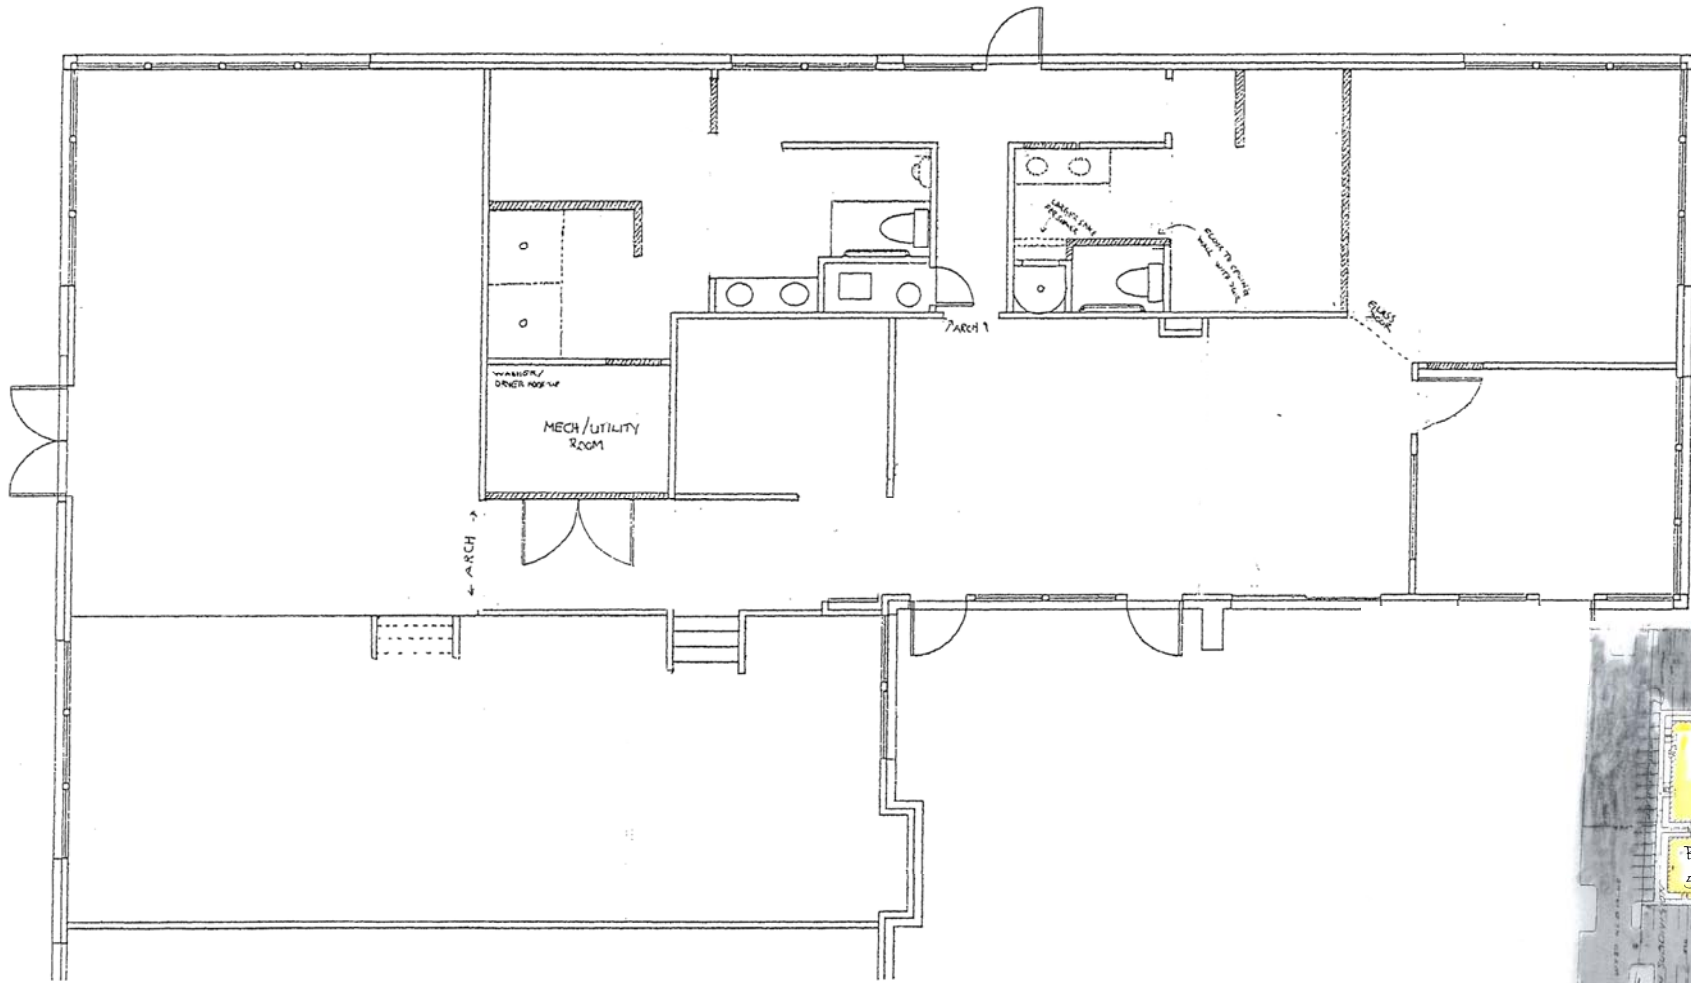

CREEKVIEW GARDEN OFFICES

8600 WURZBACH ROAD, SAN ANTONIO, TX 78240

Site Plan

STE 1002

3,258 SF

**FORMER FITNESS
CENTER / TRAINER**